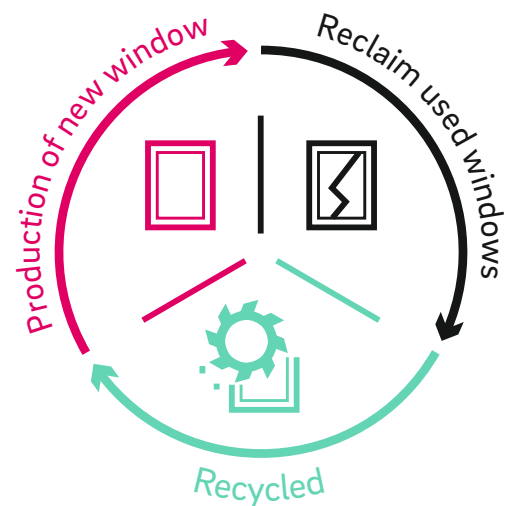

Energy efficient windows

All REHAU window systems can achieve a WER A rating - the highest energy rating, making your home more efficient and save money on your heating bills.

Acoustic performance

Double glazing is well known for its ability to reduce outdoor noise levels and new windows manufactured from REHAU profile can help bring down the noise levels in your home by as much as a half.

Low maintenance

REHAU windows contain a unique compound that guarantees a smooth, high gloss finish meaning that your new windows retain their pristine appearance for years to come.

Quality and performance

REHAU window systems have been tested in accordance with and meet the highest requirements of BS7412 for the standard of a manufactured window.

Enhanced security

REHAU windows and doors are tested to the highest security standards giving you an added level of security to your home and family.

Weather performance

Independently tested REHAU windows and doors achieve the highest BSI ratings for wind, water and air protecting your home from the elements.

Excellent sustainability

As a manufacturer, we are conscious of the impact our actions have on people and the environment. The use of recycled materials is one of our strategic objectives. By making our own processes more efficient and creating new opportunities for recycling, our aim is to make it as easy as possible for everyone to make the choice of using recycled products.