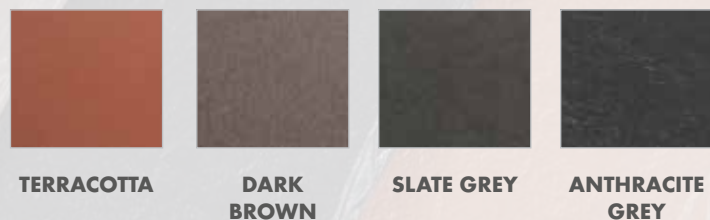

TERRACOTTA

DARK BROWN

SLATE GREY

ANTHRACITE GREY

SLATESKIN SHEET TILES

SLATE GREY

Authentic slate looks in half the time

50% faster to install than steel or composite slate tiles meaning minimal disruption to your home.