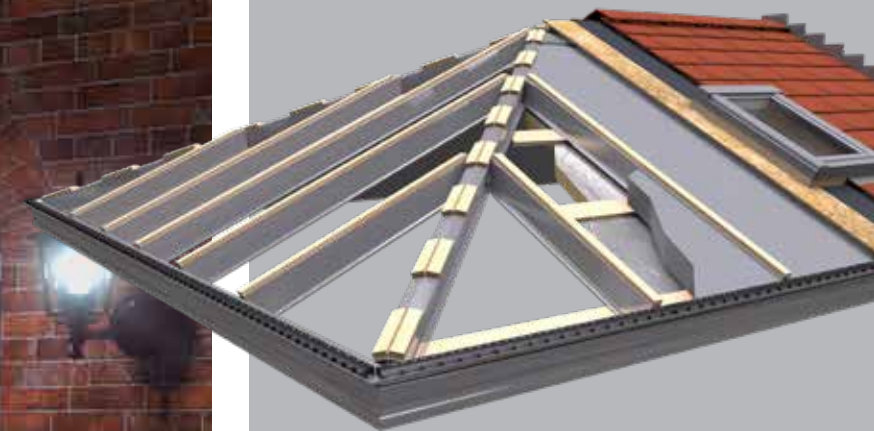

A tiled roof is the perfect solution. Combining high-quality precision engineering with attractive styling inside and out, you'll be adding valuable extra usable space to your home without the high cost of building an extension. It all goes to make our tiled roof the best value way to improve your lifestyle.

“We can now use our conservatory just as we would any other room.”

Homeowner, Barnsley

The difference is night & day

The sustainable choice

When paired with the new Envirotile system, our precision manufactured recycled polymer tile with excellent green credentials you can have a solid tiled roof solution with reduced environmental impact. Made in the United Kingdom with 75% recycled content, Envirotile is the sustainable choice and the lightweight composition means you can have your roof transformed in less time too.

Light up your world

The new soffit eave option allows for a traditional overhang soffit appearance to match your property for a seamless integration. You can also add external downlighter to enhance and highlight your conservatory. The lights can be installed as either a cool or warm white and can be specified with a twilight sensor, turning the lights on automatically as natural light fades.

*light up your conservatory
with our new soffit eaves
and downlighters*

Tiled Roof
Edwardian roof with Slate tiles and
soffit eaves with downlighters

**New &
Improved**

Improved ventilation

Aluminium rafters in the lightweight roof have been separated from the 12mm OSB timber deck to increase the air gap. Providing a clean flow of air through the roof system. The enhanced ventilation of our system allows the roof to breathe adequately reducing the risk of any condensation.