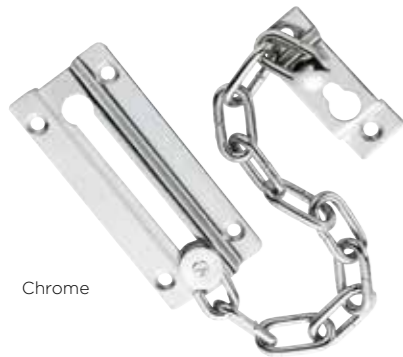

Available in:
Antique Black
Black
Bronze
Chrome
Gold
Satin Silver

Chrome

Butt hinges are available in Gold, White, Chrome and Brown

BACKING GLASS OPTIONS

All of the door designs (except RG glass codes) featured throughout the brochure can be backed with a range of obscure glass to suit all requirements for energy efficiency, safety and privacy. This is our standard range but we can offer more styles upon request. Please note there may be an additional charge for non standard obscure glass patterns. There is no choice of backing glass for any of the RG glass code designs shown.