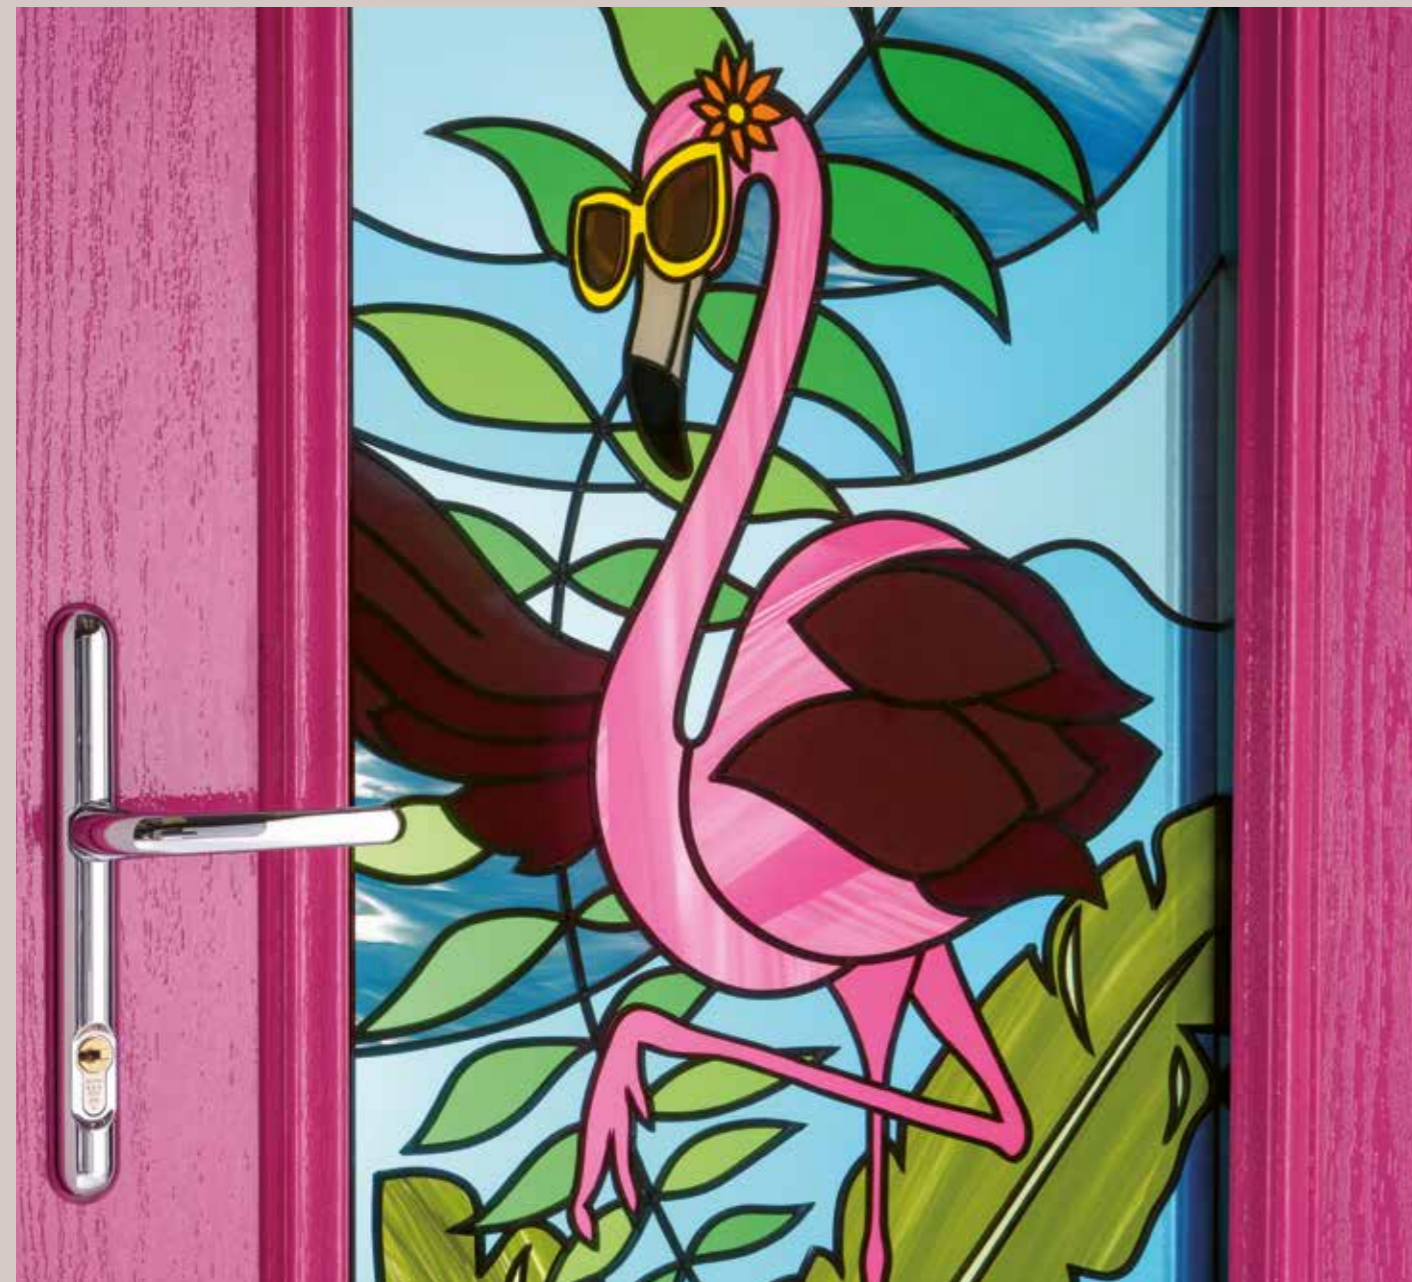

The glass has been designed by our inhouse glass designers specifically for this collection and any imprints on the film are a natural part of the handcrafted process.

Bespoke Colours

Your front door is the focal point of your home's façade. But it's more than just an entrance. It speaks to the world on your behalf. It reflects your personality and stands for the same things you do.

Outer frame and glazing trim are shown in Standard White.

Glass design is lead and coloured film

Fabulous Flamingo

We pride ourselves on the creativity of our amazing glazing artisans. Send us your dream glass design and we'll do our best to make your dream a reality.