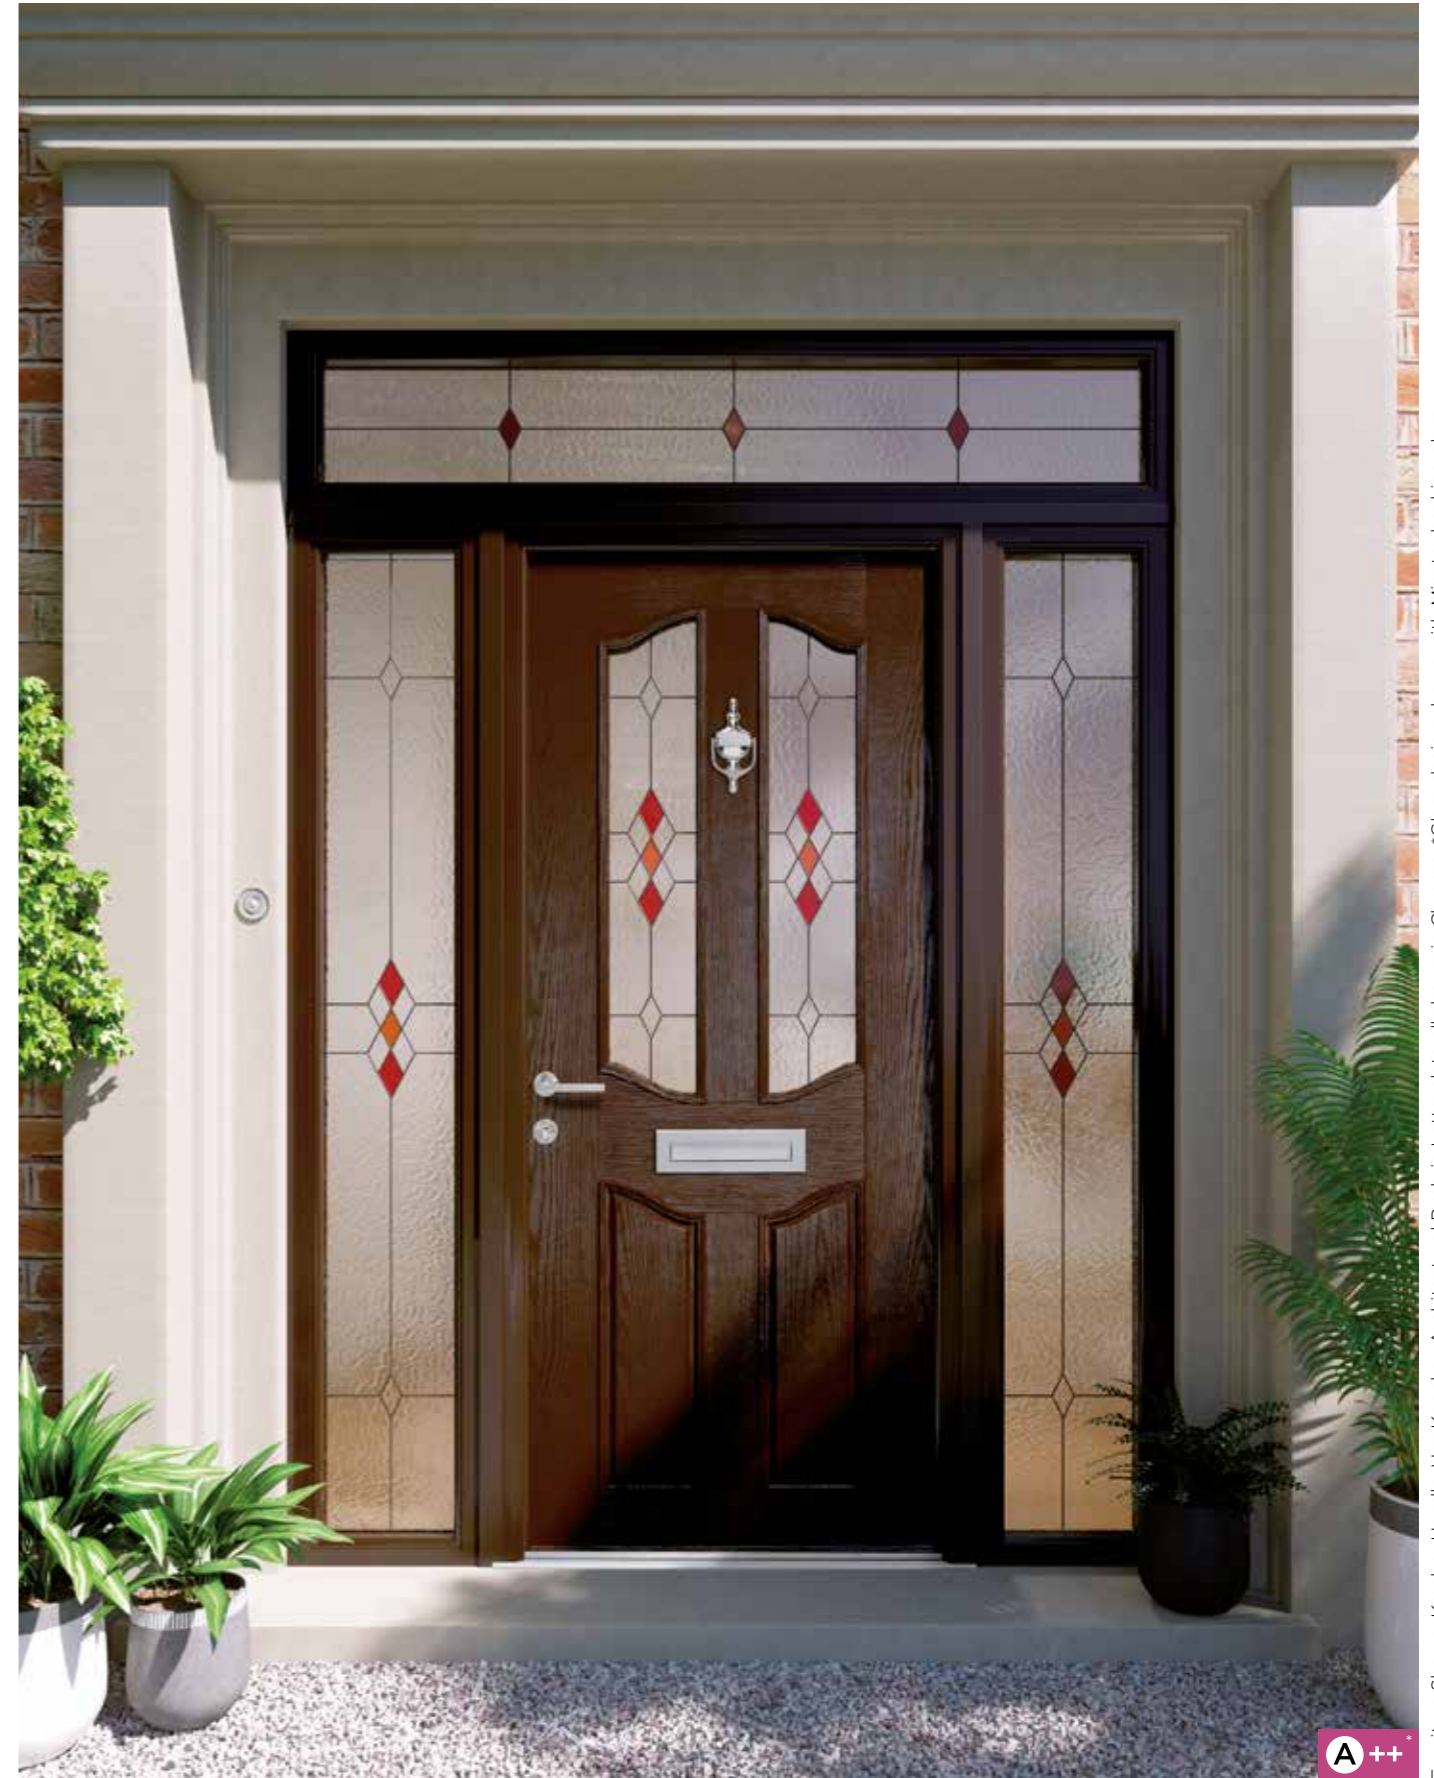

Portland

Door APL2, Glass LF517*
Shown in Rosewood

Furniture Shown: Karcher Handle, Urn Knocker, Architectural Push-in Letterplate all shown in Chrome. *Glass design shown with Minster backing glass.

A++

Every effort has been made to reproduce the colour of our Apeer doors and the coloured film in the decorative glass designs. However, printing constraints will give rise to some colour deviation. All Apeer 70mm doors are triple glazed as standard. Please note the grain on the GRP Apeer door does not replicate the grain on the frames as it is a PVC foil. Sidelight and toplight designs will depend on sidelight and toplight final sizes and may vary from design shown. Coloured film in glass designs is not an exact match to the door colour.