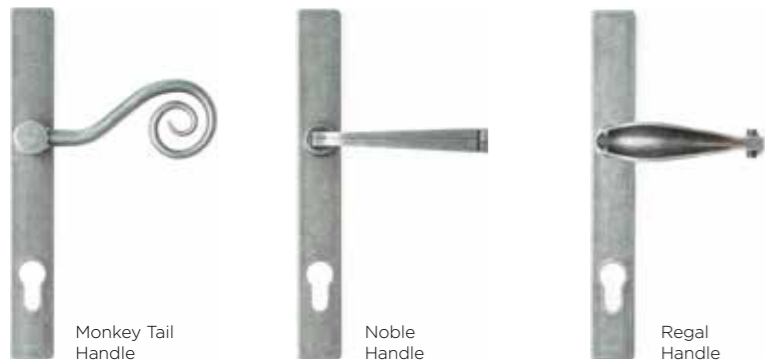

PREMIUM Pewter Door Furniture

Push-in Letterplate