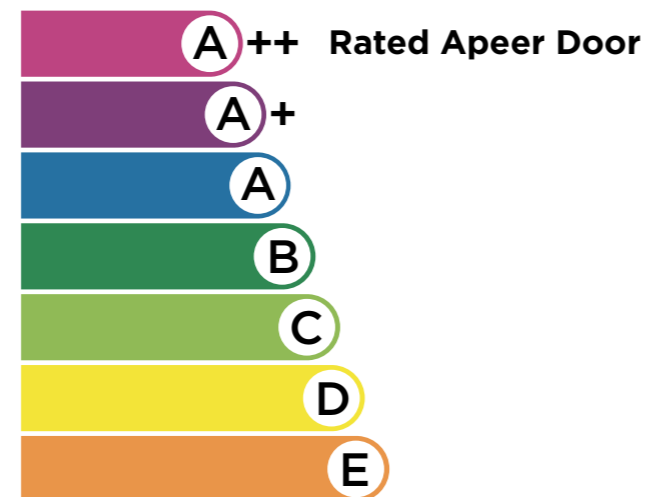

Apeer doors are independently tested and proven to be A++ Rated Doors.

An Apeer A++ door is many times more efficient than a timber core door.

An Apeer A++ energy saving door saves you money

When you compare an Apeer door to a PVC Door or Timber Core Door an Apeer **A++** Door is proven to save you money over the life cycle of the door.