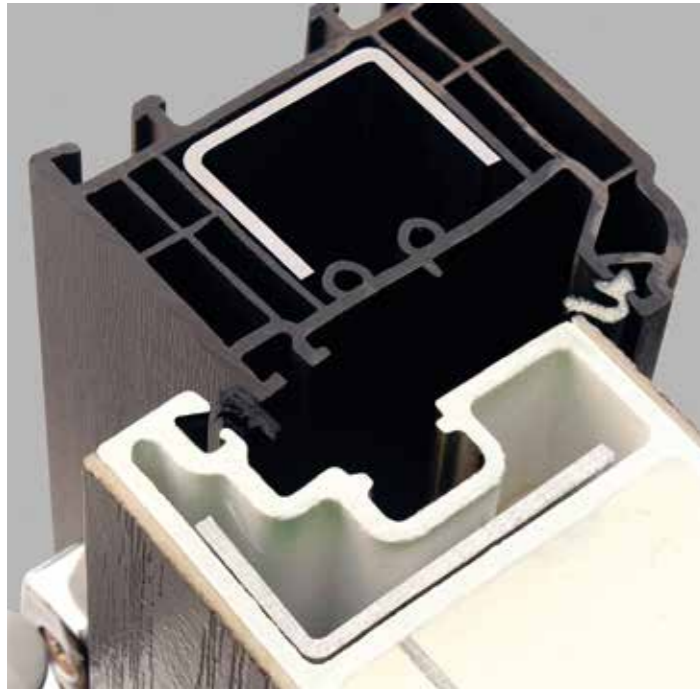

We've got your back. And your front.

Install an Apeer door and you'll have the weight of our entire design team and security specialists protecting you and your home from intruders. Our doors comfortably exceed all industry standard impact and cut-through tests.

Secured by Design doors must be ordered with laminated glass.