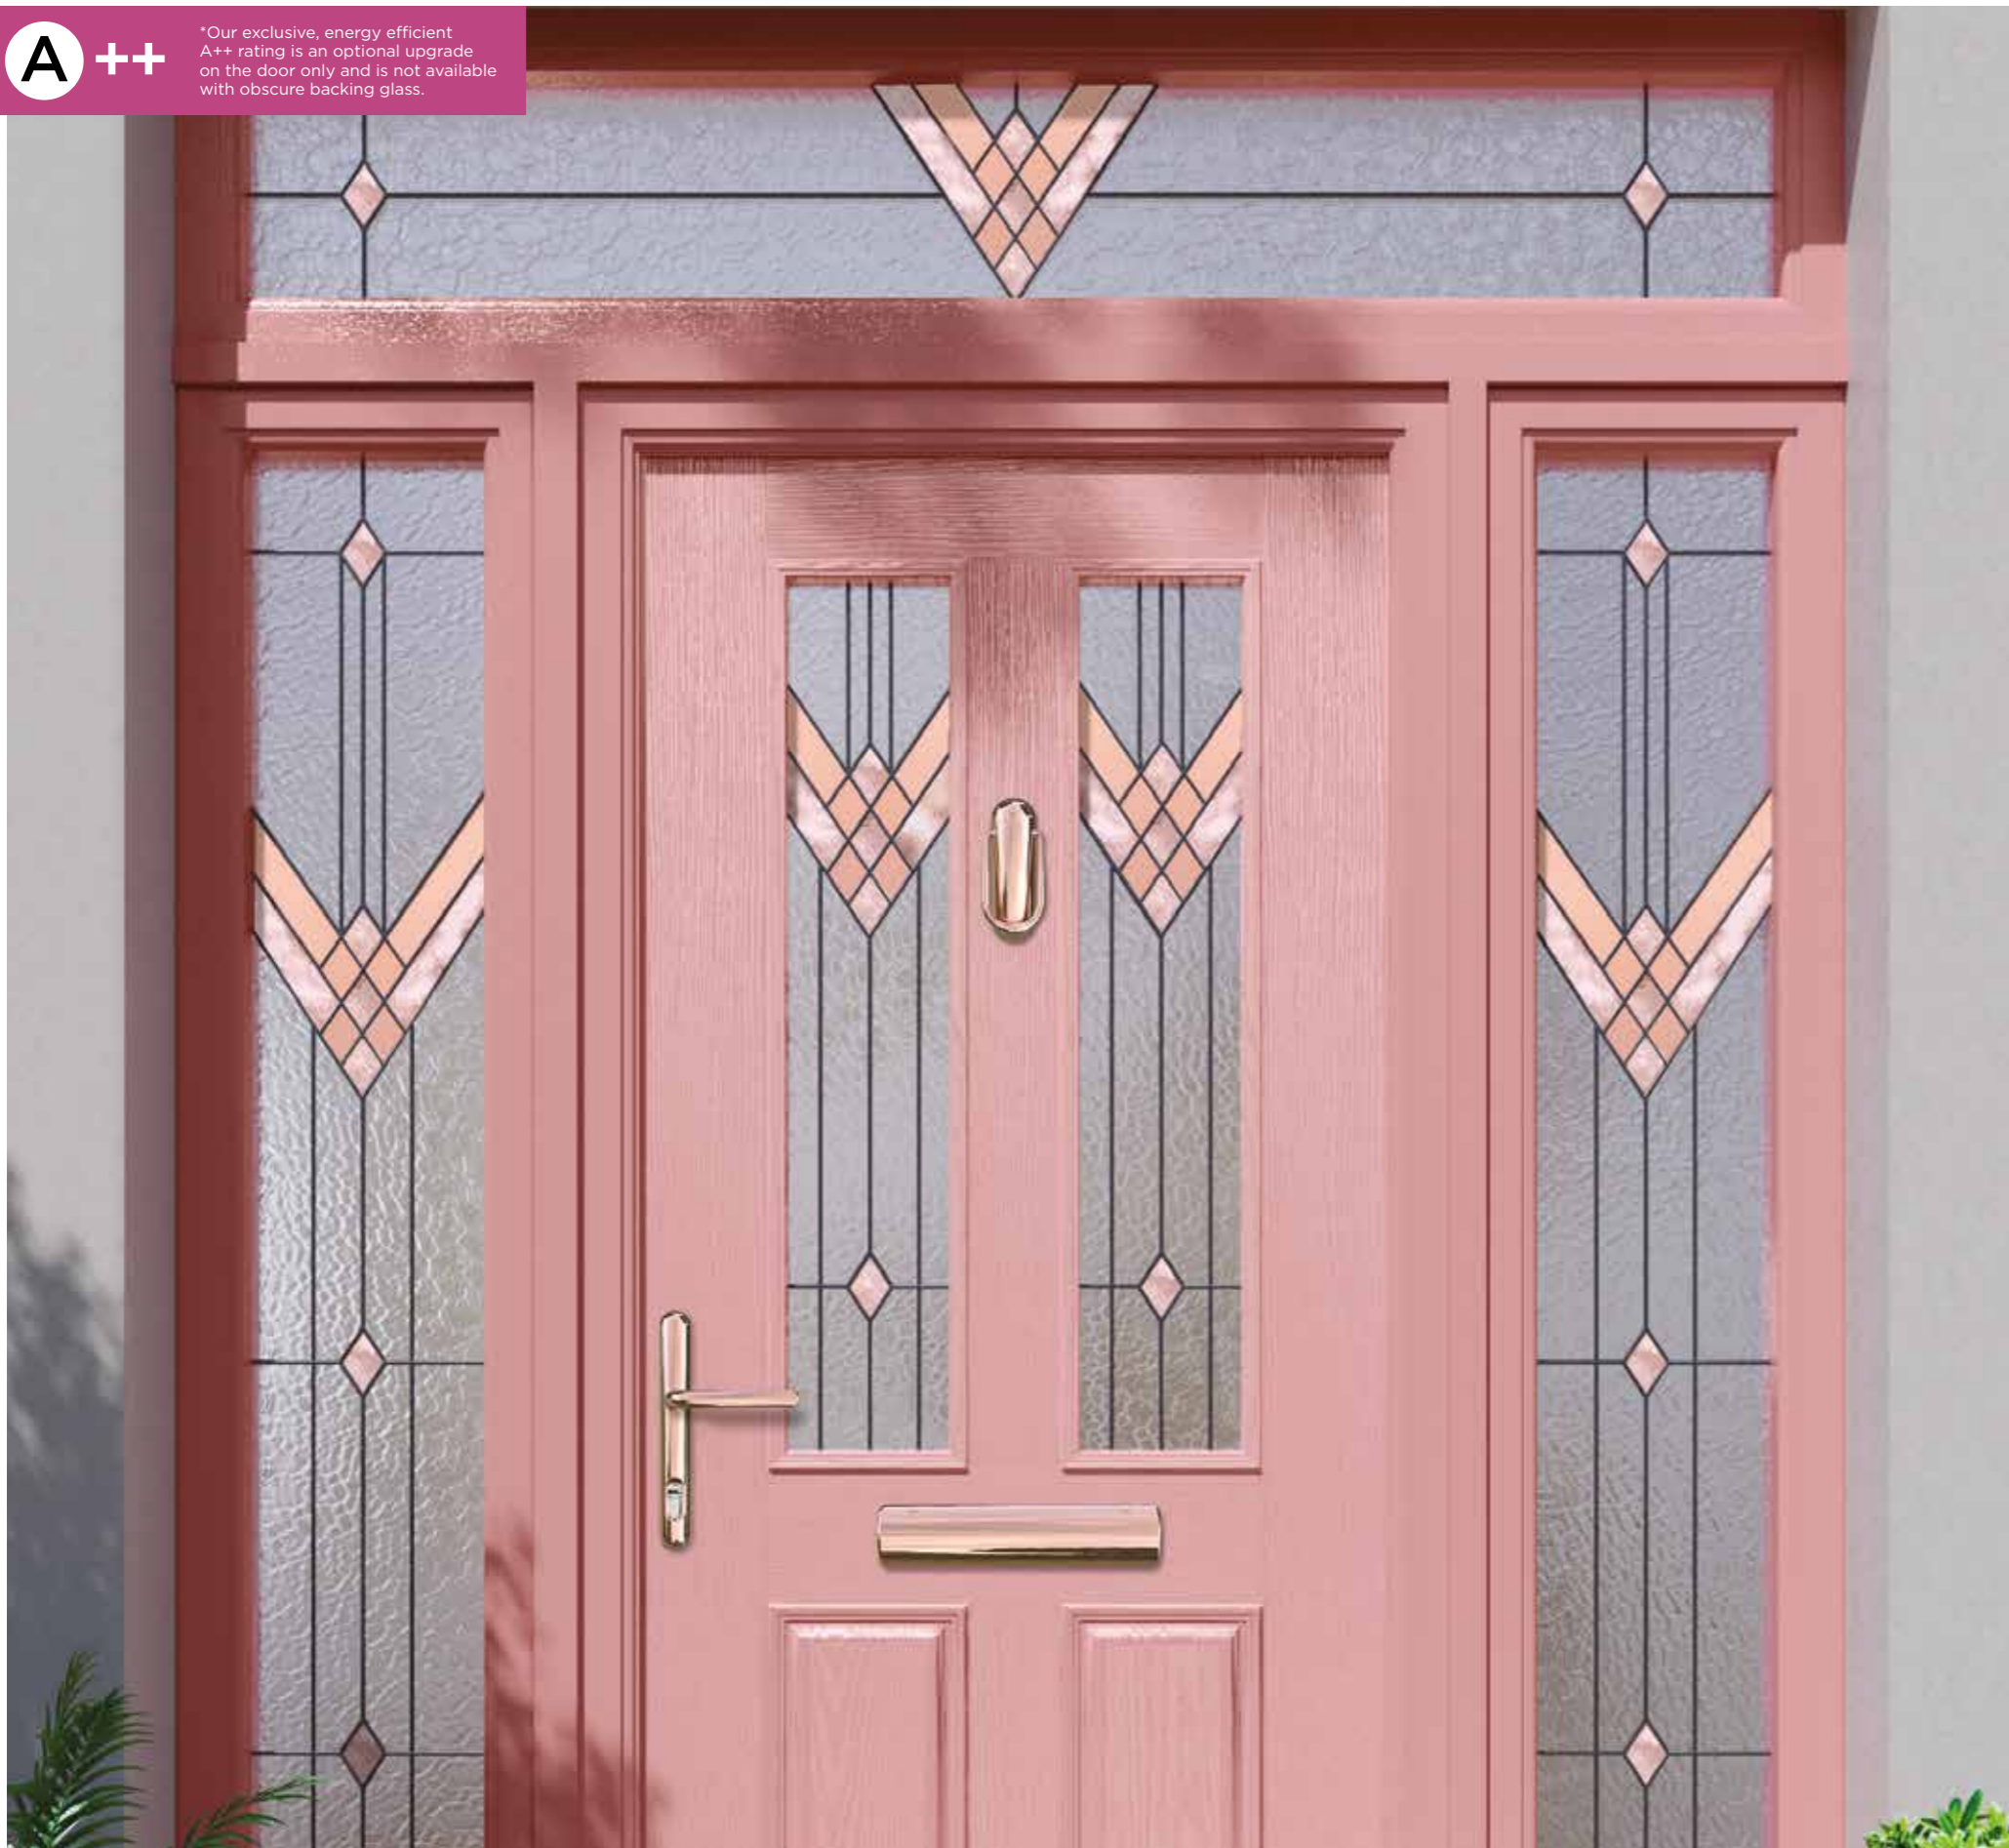

A++

*Our exclusive, energy efficient A++ rating is an optional upgrade on the door only and is not available with obscure backing glass.

Furniture Shown: Sweet Handle, Sweet Knocker, Sweet Letterplate all shown in Rose Gold. *Glass design shown with Minster backing glass.