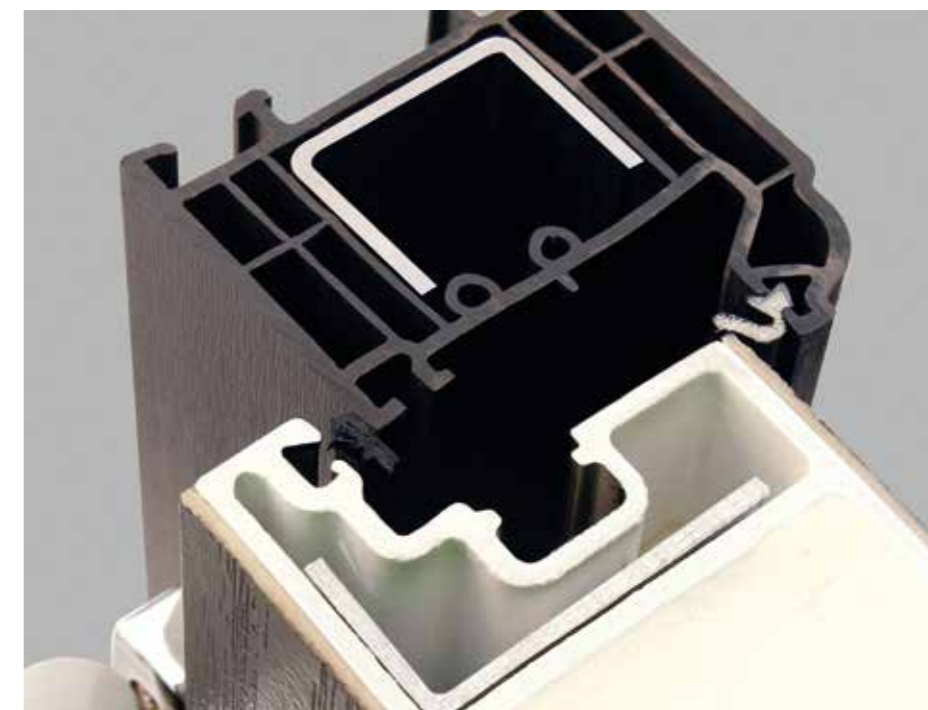

Our doors are at their best when the weather is at its worst.

For all you know, it could be blowing a gale outside, lashing rain or hailstones. Maybe all three at once. But you can't hear the wind's howl or feel the temperature drop. That's because you have an Apeer front door. Triple glazed, double rebated and twice the thickness of most others, it effortlessly keeps mother nature's wildest tantrums at bay.

VIRTUALLY AIRTIGHT

Our double sealed rebate is virtually airtight by creating an internal secondary seal.

EXTRA INSULATION

Along with our 70mm super-strong, highly insulating polyurethane core, glass elements are triple glazed for extra insulation. We can even gas-fill them for improved thermal performance.

GOOD FOR THE PLANET. EVEN BETTER FOR YOUR WALLET.

Having one of the world's most energy efficient doors is a smart decision for wise heads. Sealing heat in while keeping cold out, they are A++ Rated by independent testers and far exceed the industry benchmark. By keeping more heat in your home, you'll keep more cash in your wallet.