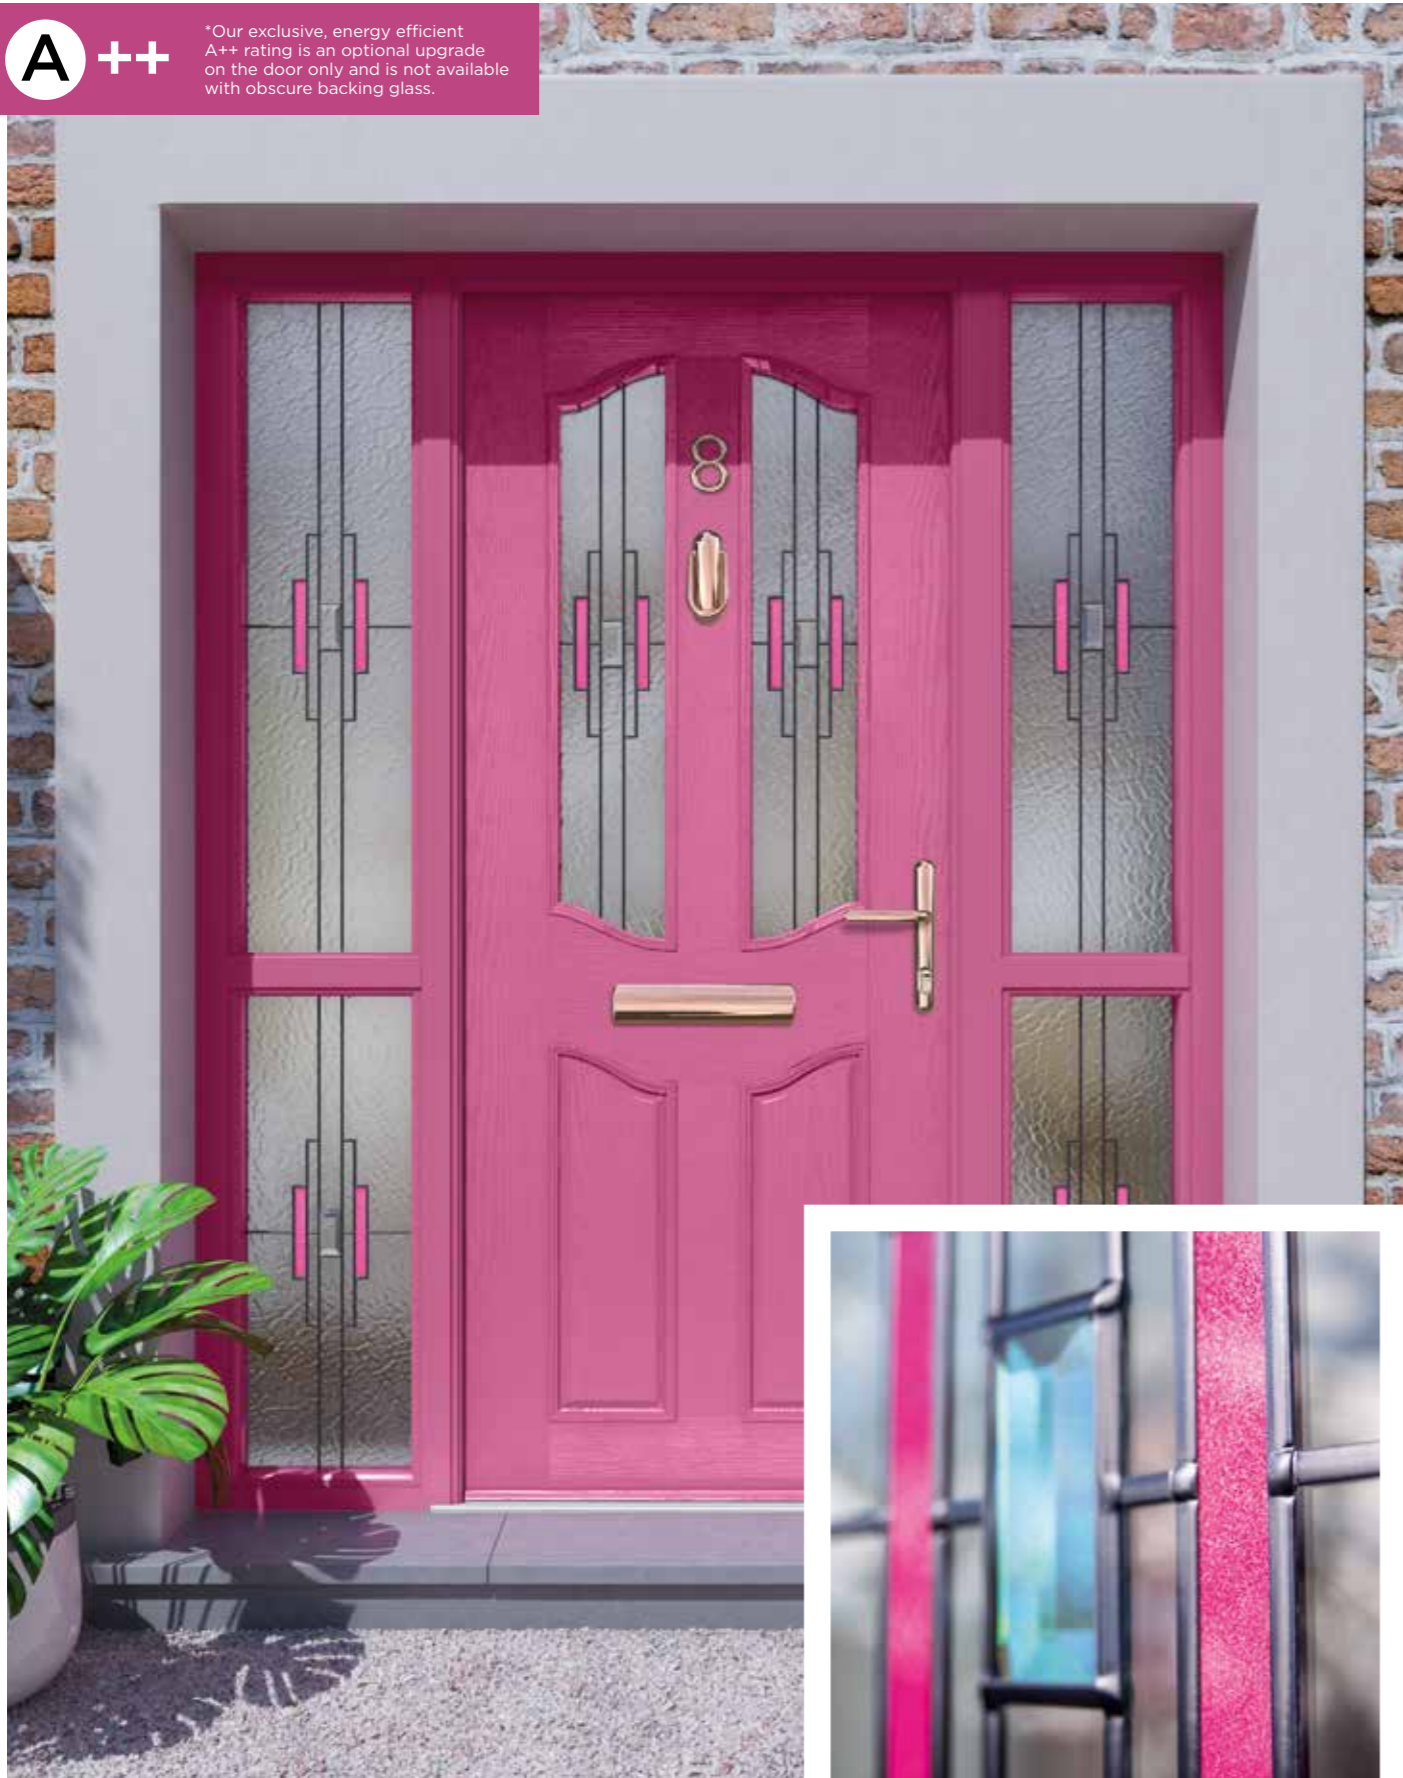

Portland

Door APL2, Glass TP1*
Shown in Heather Violet Pink (RAL 4003)

A++

*Our exclusive, energy efficient A++ rating is an optional upgrade on the door only and is not available with obscure backing glass.

Furniture Shown: Sweet Handle, Sweet Knocker, Sweet Letterplate, Sweet Numeral all shown in Rose Gold. *Glass design shown with Minster backing glass.

The pink film used in the glass design has a sparkle finish as shown here.