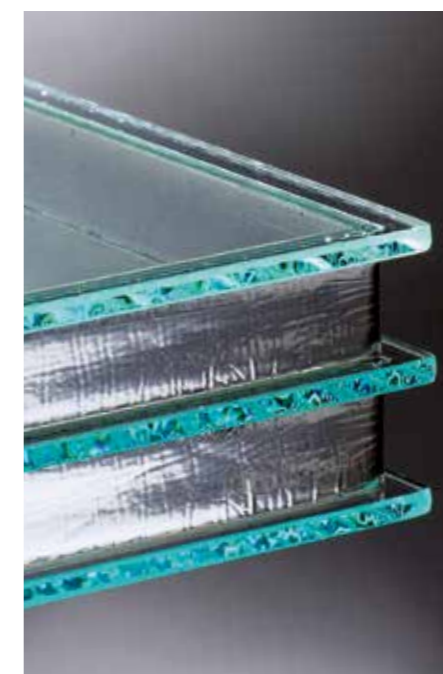

VIRTUALLY AIRTIGHT

Our double sealed rebate is virtually airtight by creating an internal secondary seal.

Door Corellia APW2 with RG160 glass

EXTRA INSULATION

Along with our 70mm super-strong, highly insulating polyurethane core, glass elements are triple glazed for extra insulation. We can even gas-fill them for improved thermal performance.