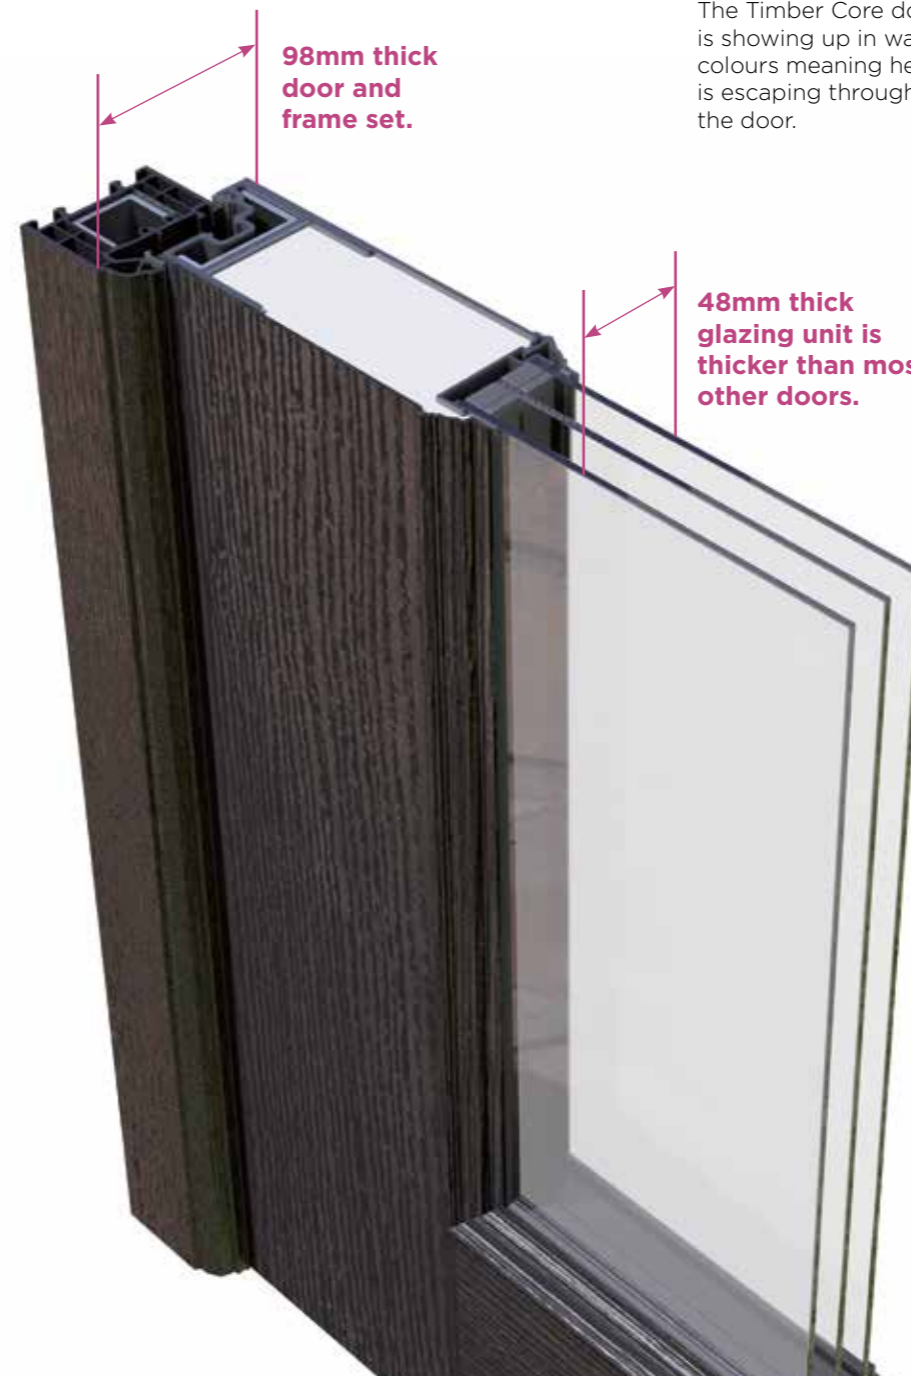

BEFORE

The Timber Core door is showing up in warm colours meaning heat is escaping through the door.

APEER A++ DOOR

The door is showing in cool colours meaning heat is NOT escaping through the door.

HOW HAVE WE MADE AN A++ DOOR?