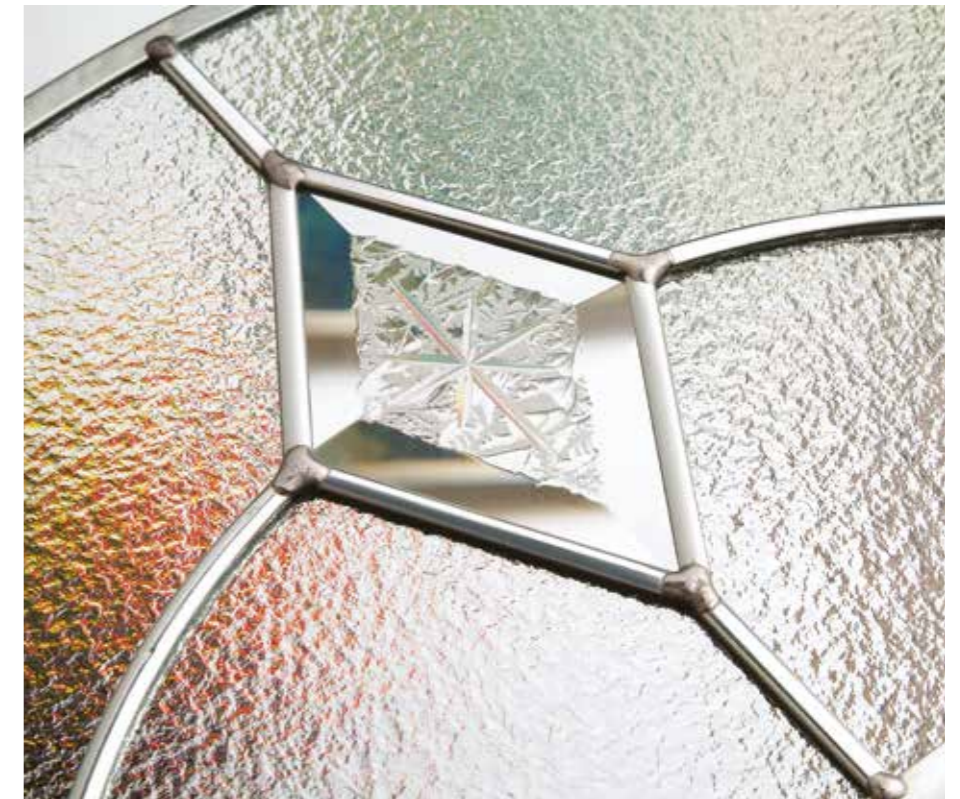

Amazing Glazing

Add a personal touch with bespoke, handcrafted glass.

You've chosen the door style and picked a colour that perfectly complements your home. Now for the finishing touch: glass designed by you and handcrafted by our in-house artisan glaziers.