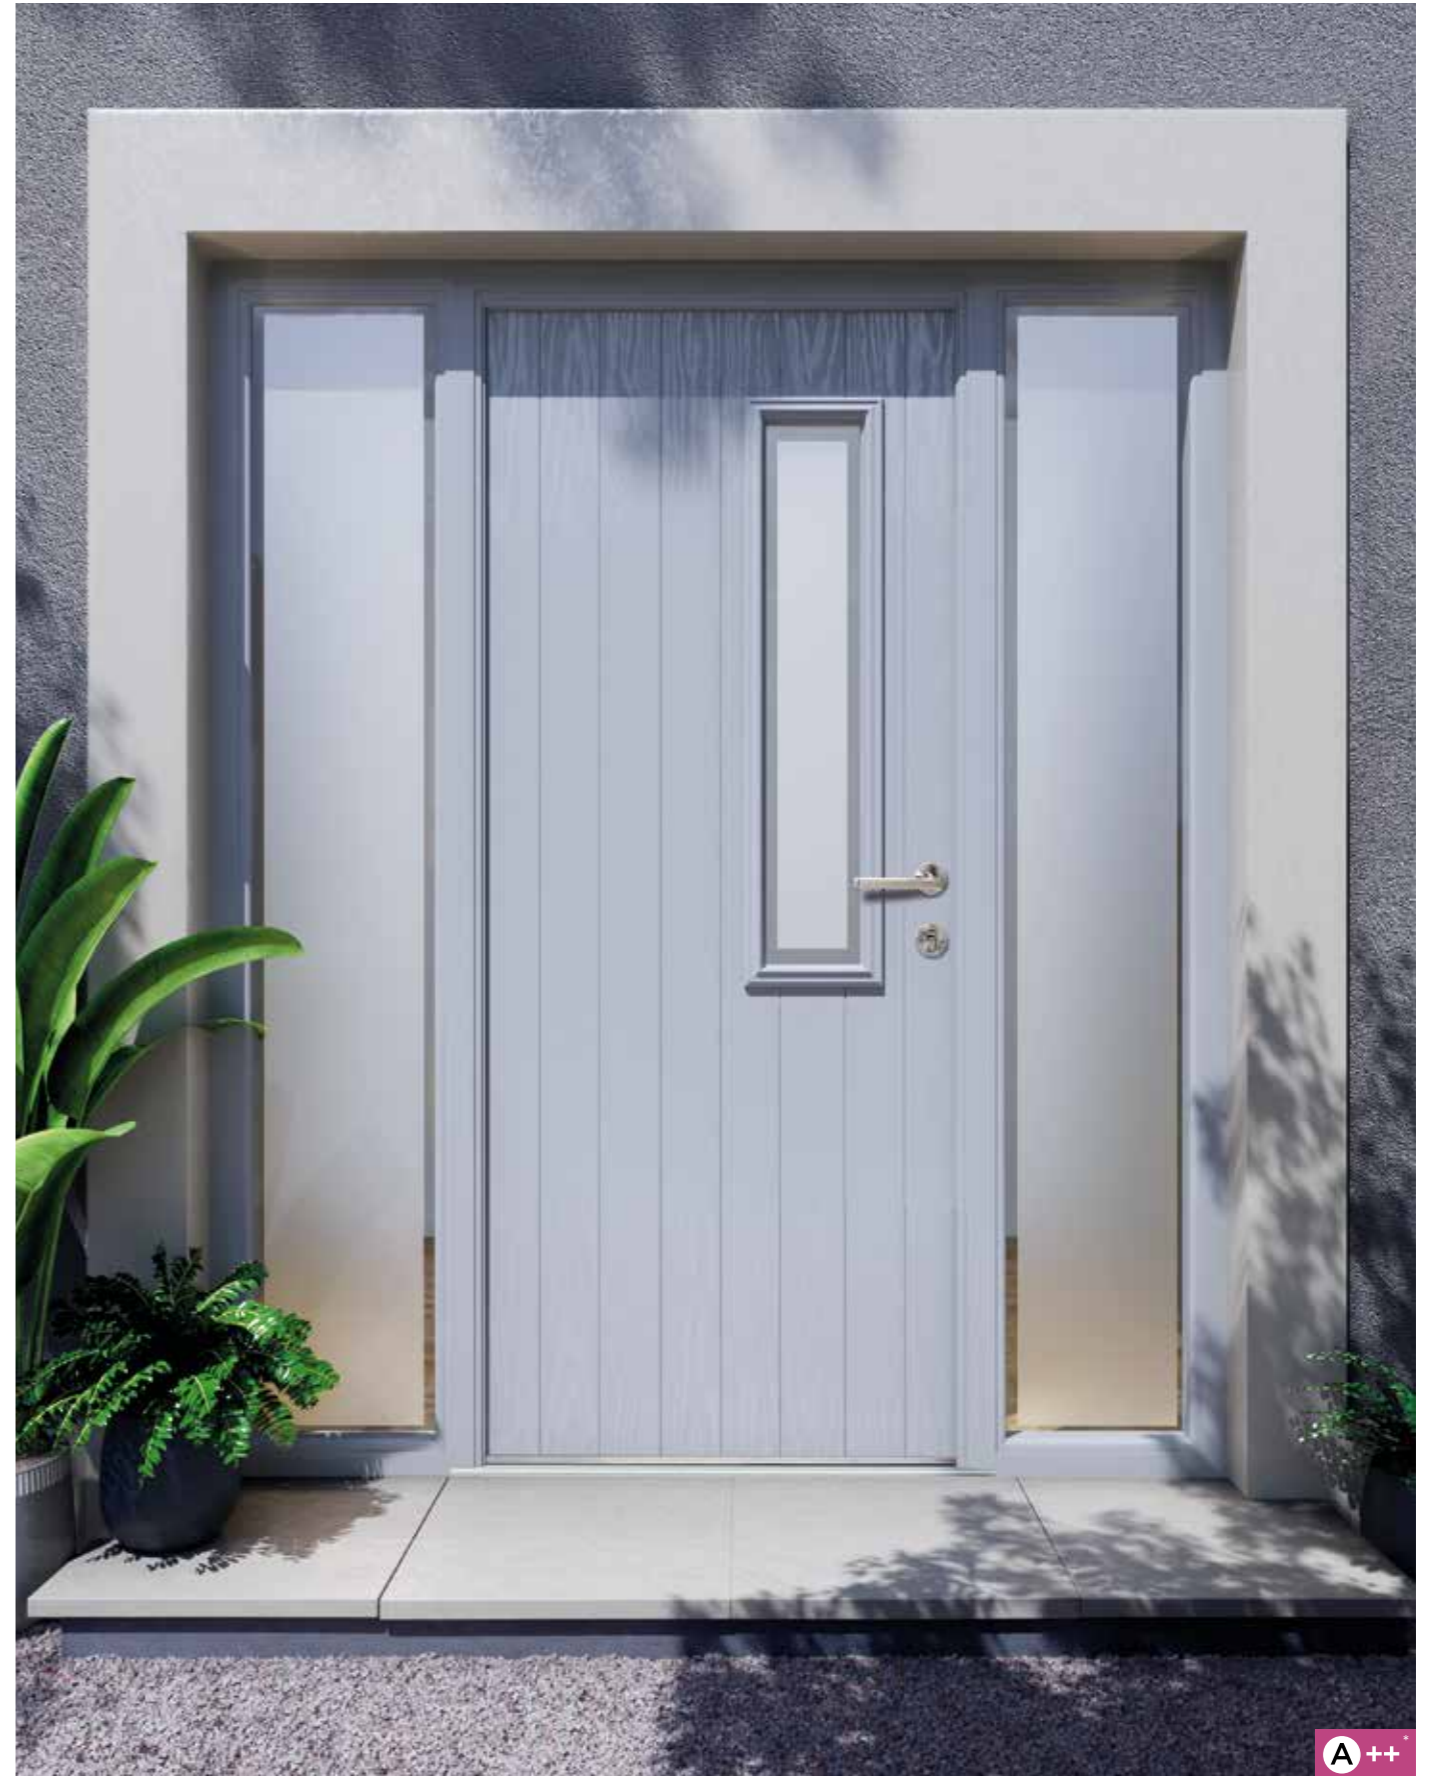

Bickleigh

Door APTS25, Glass SB27
Shown in Light Grey

A++

Furniture Shown: Karcher Handle shown in Stainless Steel. SB27 clear visible border is 25mm.

Every effort has been made to reproduce the colour of our Apeer doors and the coloured film in the decorative glass designs. However, printing constraints will give rise to some colour deviation. All Apeer 70mm doors are triple glazed as standard. Please note the grain on the GRP Apeer door does not replicate the grain on the frames as it is a PVC foil. Glass designs shown in sidelights may vary depending on sidelight width. Coloured film in glass designs is not an exact match to the door colour. The glass has been designed by our inhouse glass designers specifically for this collection and any imprints on the film are a natural part of the handcrafted process.