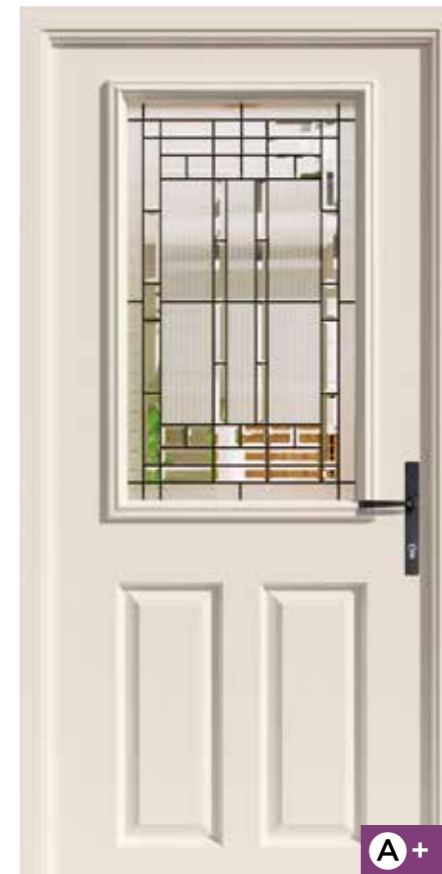

Available width up to 1087mm

Glass Code RG181
Colour Cream